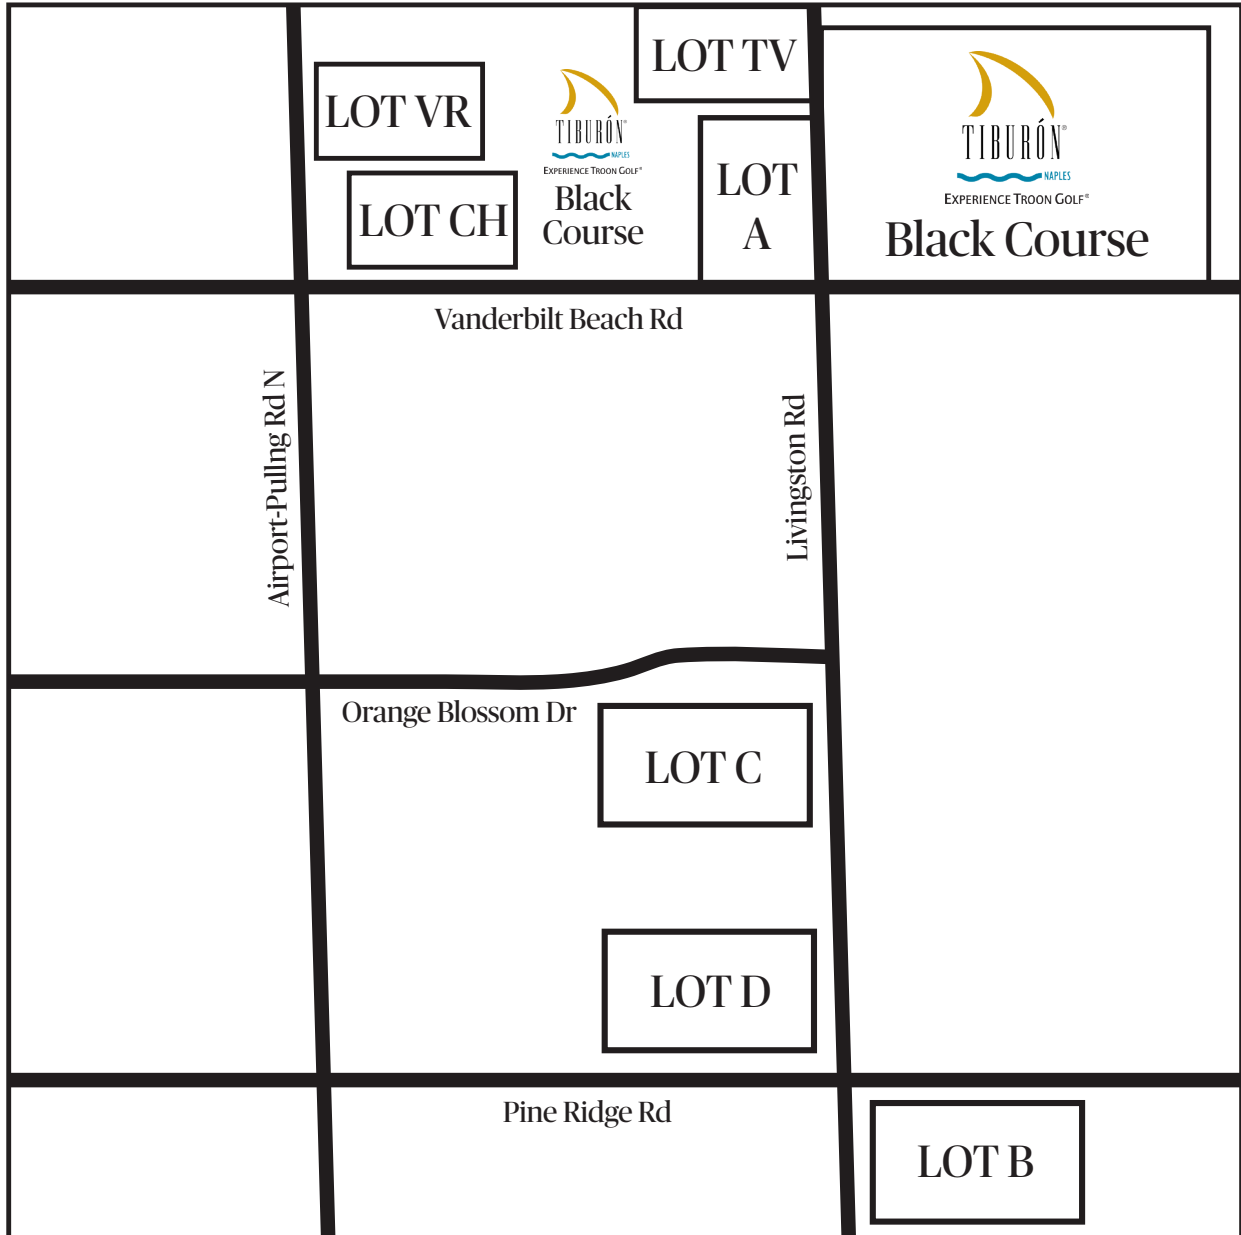

Parking Map

Lot Addresses

LOT B – Seagate Baptist Church – 1010 Whippoorwill Ln, Naples, FL 34105

LOT C – First Baptist Church of Naples – 3000 Orange Blossom Dr. Naples, FL 34109

LOT D – Community School of Naples – 13275 Livingston Rd. Naples, FL 34109